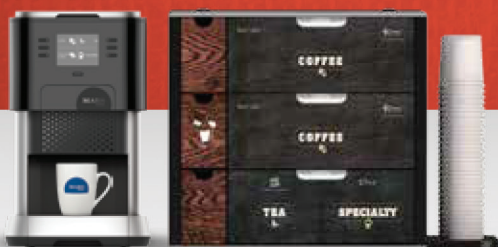

# INTRODUCING THE STYLISH MARS DRINKS™ FLAVIA® C500

The latest advancement in our series of high-performance workplace brewers, **MARS DRINKS™ FLAVIA® C500** blends stylish design with enhanced drink and menu display options making it easier than ever to create and enjoy the perfect brew.

BREWS A FULL RANGE OF POPULAR WORKPLACE DRINKS

MARS DRINKS™ FLAVIA® C500

Coffee Shop Merchandiser

Learn more at [MarsDrinks.com](http://MarsDrinks.com)

**MARS DRINKS™ FLAVIA® C500 is a top performer in the workplace,** delivering a wide range of single-serve drinks, including freshly ground coffees, cappuccinos, lattes, real-leaf teas and premium hot chocolate to fuel the workday.

**MARS DRINKS™ FLAVIA® C500** features a compact, modern design built to deliver the benefits you've come to expect—including reliable performance, hassle-free maintenance and no cross-contamination of taste from one drink to the next.

### HIGHLIGHTED FEATURES

- Enhanced LCD menu display for a more intuitive brewing experience
- Brews a delicious range of drinks, each in less than a minute
- Patented brewing process ensures no cross-over in flavor from one drink to the next
- Portable and flexible, with pour-over and plumbed-in options for easy office placement
- Hassle-free reliability you can depend on
- Perfectly pairs with our **MARS DRINKS™ FLAVIA® Barista** and **Coffee Shop Merchandiser** to deliver an authentic coffee shop experience in the office